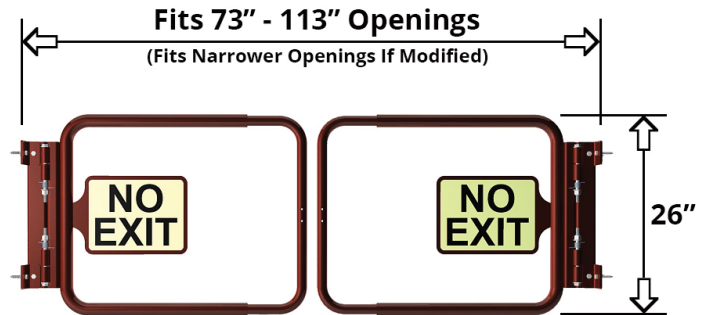

EGRESS GATE

Code compliant. Architect approved.™

IBC & NFPA Code Compliant Universal Egress Gates

Fits Any Stair Width
Universal Swing Direction
Universal Wall Mounting System

Durable & Self Closing
Easily Installed & Modified
Photoluminescent "No Exit" Sign