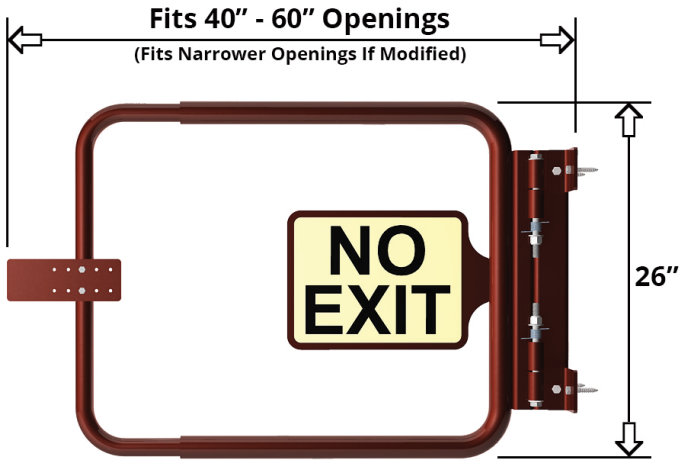

EGRESS GATE

Code compliant. Architect approved.™

IBC & NFPA Code Compliant Universal Egress Gates

Fits Any Stair Width
Universal Swing Direction
Universal Wall Mounting System

Durable & Self Closing
Easily Installed & Modified
Photoluminescent "No Exit" Sign