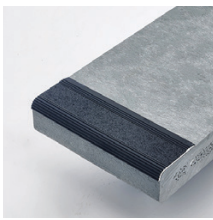

Nosings & Contrasting Stripe

Enhance the slip-resistance and visibility of the stair treads. Abrasive, ribbed, contrasting stripe, grip strip, or photoluminescent strip options available.

Stair Nosing and Stripe options supplied by **Safe-T-Nose**.

STAIR NOSING / CONTRASTING STRIPE OPTIONS

The low profile aluminum nosing attaches to the top face with marine grade adhesive and/or mechanical fasteners.

Silver
Black Traction Stripe

Silver
Yellow Traction Stripe

Silver
Glow Stripe

Silver
Glow Stripe (Lights Off)

Black
Black Traction Stripe

Black
Yellow Traction Stripe

Black
Glow Stripe

Black
Glow Stripe (Lights Off)

Yellow
Black Traction Stripe

Yellow
Yellow Traction Stripe

Yellow
Glow Stripe

Yellow
Glow Stripe (Lights Off)

Nosings & Contrasting Stripe

Profile View
Silver Black Traction Stripe

Side View
Black, Black Traction Stripe

Top View
Black, Black Traction Stripe

Installation
Use Liquid Adhesive