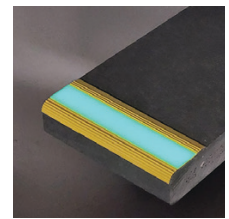

Nosings & Contrasting Stripe

Enhance the slip-resistance and visibility of the stair treads. Abrasive, ribbed, contrasting stripe, grip strip, or photoluminescent strip options available.

Stair Nosing and Stripe options supplied by **Safe-T-Nose**.

STAIR NOSING / CONTRASTING STRIPE OPTIONS

The low profile aluminum nosing attaches to the top face with marine grade adhesive and/or mechanical fasteners.

Silver
Black Traction Stripe

Silver
Yellow Traction Stripe

Silver
Glow Stripe

Silver
Glow Stripe (Lights Off)

Black
Black Traction Stripe

Black
Yellow Traction Stripe

Black
Glow Stripe

Black
Glow Stripe (Lights Off)

Yellow
Black Traction Stripe

Yellow
Yellow Traction Stripe

Yellow
Glow Stripe

Yellow
Glow Stripe (Lights Off)

Nosings & Contrasting Stripe

Profile View
Silver Black Traction Stripe

Side View
Black, Black Traction Stripe

Top View
Black, Black Traction Stripe

Installation
Use Liquid Adhesive