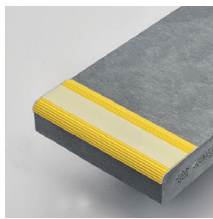

Nosings & Contrasting Stripe

Enhance the slip-resistance and visibility of the stair treads. Abrasive, ribbed, contrasting stripe, grip strip, or photoluminescent strip options available.

Stair Nosing and Stripe options supplied by **Safe-T-Nose**.

STAIR NOSING / CONTRASTING STRIPE OPTIONS

The low profile aluminum nosing attaches to the top face with marine grade adhesive and/or mechanical fasteners.

Silver
Black Traction Stripe

Silver
Yellow Traction Stripe

Silver
Glow Stripe

Silver
Glow Stripe (Lights Off)

Black
Black Traction Stripe

Black
Yellow Traction Stripe

Black
Glow Stripe

Black
Glow Stripe (Lights Off)

Yellow
Black Traction Stripe

Yellow
Yellow Traction Stripe

Yellow
Glow Stripe

Yellow
Glow Stripe (Lights Off)

Nosings & Contrasting Stripe

Profile View
Silver Black Traction Stripe

Side View
Black, Black Traction Stripe

Top View
Black, Black Traction Stripe

Installation
Use Liquid Adhesive