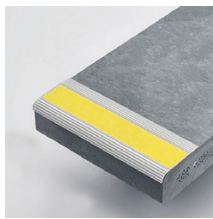

Nosings & Contrasting Stripe

Enhance the slip-resistance and visibility of the stair treads. Abrasive, ribbed, contrasting stripe, grip strip, or photoluminescent strip options available.

Stair Nosing and Stripe options supplied by **Safe-T-Nose**.

STAIR NOSING / CONTRASTING STRIPE OPTIONS

The low profile aluminum nosing attaches to the top face with marine grade adhesive and/or mechanical fasteners.

Silver
Black Traction Stripe

Silver
Yellow Traction Stripe

Silver
Glow Stripe

Silver
Glow Stripe (Lights Off)

Black
Black Traction Stripe

Black
Yellow Traction Stripe

Black
Glow Stripe

Black
Glow Stripe (Lights Off)

Yellow
Black Traction Stripe

Yellow
Yellow Traction Stripe

Yellow
Glow Stripe

Yellow
Glow Stripe (Lights Off)

Nosings & Contrasting Stripe

Profile View
Silver Black Traction Stripe

Side View
Black, Black Traction Stripe

Top View
Black, Black Traction Stripe

Installation
Use Liquid Adhesive