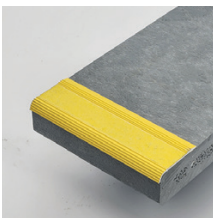

Nosings & Contrasting Stripe

Enhance the slip-resistance and visibility of the stair treads. Abrasive, ribbed, contrasting stripe, grip strip, or photoluminescent strip options available.

Stair Nosing and Stripe options supplied by **Safe-T-Nose**.

STAIR NOSING / CONTRASTING STRIPE OPTIONS

The low profile aluminum nosing attaches to the top face with marine grade adhesive and/or mechanical fasteners.

Silver
Black Traction Stripe

Silver
Yellow Traction Stripe

Silver
Glow Stripe

Silver
Glow Stripe (Lights Off)

Black
Black Traction Stripe

Black
Yellow Traction Stripe

Black
Glow Stripe

Black
Glow Stripe (Lights Off)

Yellow
Black Traction Stripe

Yellow
Yellow Traction Stripe

Yellow
Glow Stripe

Yellow
Glow Stripe (Lights Off)

Nosings & Contrasting Stripe

Profile View
Silver Black Traction Stripe

Side View
Black, Black Traction Stripe

Top View
Black, Black Traction Stripe

Installation
Use Liquid Adhesive