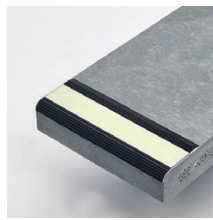

Nosings & Contrasting Stripe

Enhance the slip-resistance and visibility of the stair treads. Abrasive, ribbed, contrasting stripe, grip strip, or photoluminescent strip options available.

Stair Nosing and Stripe options supplied by **Safe-T-Nose**.

STAIR NOSING / CONTRASTING STRIPE OPTIONS

The low profile aluminum nosing attaches to the top face with marine grade adhesive and/or mechanical fasteners.

Silver
Black Traction Stripe

Silver
Yellow Traction Stripe

Silver
Glow Stripe

Silver
Glow Stripe (Lights Off)

Black
Black Traction Stripe

Black
Yellow Traction Stripe

Black
Glow Stripe

Black
Glow Stripe (Lights Off)

Yellow
Black Traction Stripe

Yellow
Yellow Traction Stripe

Yellow
Glow Stripe

Yellow
Glow Stripe (Lights Off)

Nosings & Contrasting Stripe

Profile View
Silver Black Traction Stripe

Side View
Black, Black Traction Stripe

Top View
Black, Black Traction Stripe

Installation
Use Liquid Adhesive