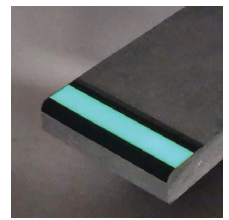

Nosings & Contrasting Stripe

Enhance the slip-resistance and visibility of the stair treads. Abrasive, ribbed, contrasting stripe, grip strip, or photoluminescent strip options available.

Stair Nosing and Stripe options supplied by **Safe-T-Nose**.

STAIR NOSING / CONTRASTING STRIPE OPTIONS

The low profile aluminum nosing attaches to the top face with marine grade adhesive and/or mechanical fasteners.

Silver
Black Traction Stripe

Silver
Yellow Traction Stripe

Silver
Glow Stripe

Silver
Glow Stripe (Lights Off)

Black
Black Traction Stripe

Black
Yellow Traction Stripe

Black
Glow Stripe

Black
Glow Stripe (Lights Off)

Yellow
Black Traction Stripe

Yellow
Yellow Traction Stripe

Yellow
Glow Stripe

Yellow
Glow Stripe (Lights Off)

Nosings & Contrasting Stripe

Profile View
Silver Black Traction Stripe

Side View
Black, Black Traction Stripe

Top View
Black, Black Traction Stripe

Installation
Use Liquid Adhesive