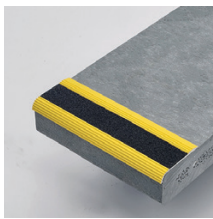

Nosings & Contrasting Stripe

Enhance the slip-resistance and visibility of the stair treads. Abrasive, ribbed, contrasting stripe, grip strip, or photoluminescent strip options available.

Stair Nosing and Stripe options supplied by **Safe-T-Nose**.

STAIR NOSING / CONTRASTING STRIPE OPTIONS

The low profile aluminum nosing attaches to the top face with marine grade adhesive and/or mechanical fasteners.

Silver
Black Traction Stripe

Silver
Yellow Traction Stripe

Silver
Glow Stripe

Silver
Glow Stripe (Lights Off)

Black
Black Traction Stripe

Black
Yellow Traction Stripe

Black
Glow Stripe

Black
Glow Stripe (Lights Off)

Yellow
Black Traction Stripe

Yellow
Yellow Traction Stripe

Yellow
Glow Stripe

Yellow
Glow Stripe (Lights Off)

Nosings & Contrasting Stripe

Profile View
Silver Black Traction Stripe

Side View
Black, Black Traction Stripe

Top View
Black, Black Traction Stripe

Installation
Use Liquid Adhesive