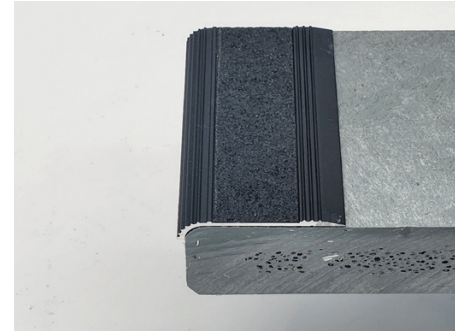

Nosings & Contrasting Stripe

Enhance the slip-resistance and visibility of the stair treads. Abrasive, ribbed, contrasting stripe, grip strip, or photoluminescent strip options available.

Stair Nosing and Stripe options supplied by **Safe-T-Nose**.

STAIR NOSING / CONTRASTING STRIPE OPTIONS

The low profile aluminum nosing attaches to the top face with marine grade adhesive and/or mechanical fasteners.

Silver
Black Traction Stripe

Silver
Yellow Traction Stripe

Yellow
Glow Stripe

Yellow
Glow Stripe (Lights Off)

Nosings & Contrasting Stripe

Profile View
Silver Black Traction Stripe

Side View
Black, Black Traction Stripe

Top View
Black, Black Traction Stripe

Installation
Use Liquid Adhesive

Optional Mechanical Fasteners
Yellow, Yellow Traction Stripe