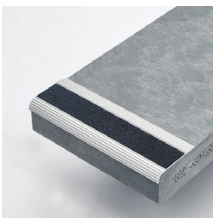

Nosings & Contrasting Stripe

Enhance the slip-resistance and visibility of the stair treads. Abrasive, ribbed, contrasting stripe, grip strip, or photoluminescent strip options available.

Stair Nosing and Stripe options supplied by **Safe-T-Nose**.

STAIR NOSING / CONTRASTING STRIPE OPTIONS

The low profile aluminum nosing attaches to the top face with marine grade adhesive and/or mechanical fasteners.

Silver
Black Traction Stripe

Silver
Yellow Traction Stripe

Silver
Glow Stripe

Silver
Glow Stripe (Lights Off)

Black
Black Traction Stripe

Black
Yellow Traction Stripe

Black
Glow Stripe

Black
Glow Stripe (Lights Off)

Yellow
Black Traction Stripe

Yellow
Yellow Traction Stripe

Yellow
Glow Stripe

Yellow
Glow Stripe (Lights Off)

Nosings & Contrasting Stripe

Profile View
Silver Black Traction Stripe

Side View
Black, Black Traction Stripe

Top View
Black, Black Traction Stripe

Installation
Use Liquid Adhesive