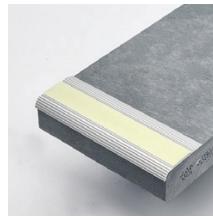

Nosings & Contrasting Stripe

Enhance the slip-resistance and visibility of the stair treads. Abrasive, ribbed, contrasting stripe, grip strip, or photoluminescent strip options available.

Stair Nosing and Stripe options supplied by **Safe-T-Nose**.

STAIR NOSING / CONTRASTING STRIPE OPTIONS

The low profile aluminum nosing attaches to the top face with marine grade adhesive and/or mechanical fasteners.

Silver
Black Traction Stripe

Silver
Yellow Traction Stripe

Silver
Glow Stripe

Silver
Glow Stripe (Lights Off)

Black
Black Traction Stripe

Black
Yellow Traction Stripe

Black
Glow Stripe

Black
Glow Stripe (Lights Off)

Yellow
Black Traction Stripe

Yellow
Yellow Traction Stripe

Yellow
Glow Stripe

Yellow
Glow Stripe (Lights Off)

Nosings & Contrasting Stripe

Profile View
Silver Black Traction Stripe

Side View
Black, Black Traction Stripe

Top View
Black, Black Traction Stripe

Installation
Use Liquid Adhesive