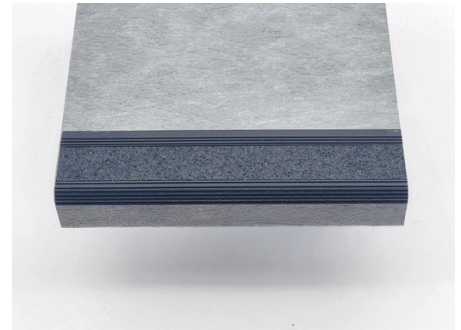

Nosings & Contrasting Stripe

Enhance the slip-resistance and visibility of the stair treads. Abrasive, ribbed, contrasting stripe, grip strip, or photoluminescent strip options available.

Stair Nosing and Stripe options supplied by **Safe-T-Nose**.

STAIR NOSING / CONTRASTING STRIPE OPTIONS

The low profile aluminum nosing attaches to the top face with marine grade adhesive and/or mechanical fasteners.

Silver
Black Traction Stripe

Silver
Yellow Traction Stripe

Yellow
Glow Stripe

Yellow
Glow Stripe (Lights Off)

Nosings & Contrasting Stripe

Profile View
Silver Black Traction Stripe

Side View
Black, Black Traction Stripe

Top View
Black, Black Traction Stripe

Installation
Use Liquid Adhesive

Optional Mechanical Fasteners
Yellow, Yellow Traction Stripe