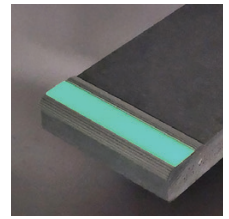

Nosings & Contrasting Stripe

Enhance the slip-resistance and visibility of the stair treads. Abrasive, ribbed, contrasting stripe, grip strip, or photoluminescent strip options available.

Stair Nosing and Stripe options supplied by **Safe-T-Nose**.

STAIR NOSING / CONTRASTING STRIPE OPTIONS

The low profile aluminum nosing attaches to the top face with marine grade adhesive and/or mechanical fasteners.

Silver
Black Traction Stripe

Silver
Yellow Traction Stripe

Silver
Glow Stripe

Silver
Glow Stripe (Lights Off)

Black
Black Traction Stripe

Black
Yellow Traction Stripe

Black
Glow Stripe

Black
Glow Stripe (Lights Off)

Yellow
Black Traction Stripe

Yellow
Yellow Traction Stripe

Yellow
Glow Stripe

Yellow
Glow Stripe (Lights Off)

Nosings & Contrasting Stripe

Profile View
Silver Black Traction Stripe

Side View
Black, Black Traction Stripe

Top View
Black, Black Traction Stripe

Installation
Use Liquid Adhesive