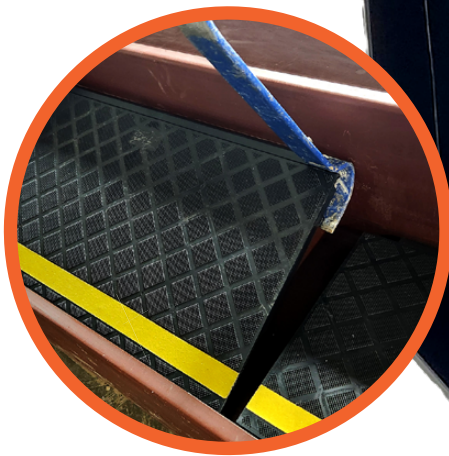

TEMPTREAD™

100% RECYCLED TEMPORARY STAIR TREADS FOR PAN STAIRS

MODEL TEMPTREAD MODULAR

OSHA®
COMPLIANT

- Eliminates Tripping Hazard and Liability of Unfilled Stair Pans
- Contrasting Stripe Options for Low Light Conditions
- Slip Resistant Surface, Snug Fit
- Non-fire Rated / Safety Stripe Optional
- Comes in 20" Lengths
 - Use Multiple Pieces to Fill Pans
- Fits Pan Depths:
 - 1.5 +
 - Use Spacer to Fit Deeper Pan Stairs

Easy install and removal
prior to concrete pour

For pan filled metal stairs

No more unsafe
wood infills

ENGINEERED TO IMPROVE SAFETY AND SAVE MONEY.