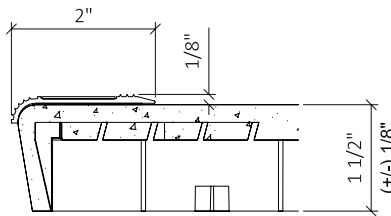

RHINO TRED®

RECYCLED LIGHTWEIGHT PRECAST CONCRETE STAIR TREADS & LANDING PLANK

Nosings

Stair Nosing and Stripe options supplied by Safe-T-Nose. Enhance the slip-resistance and visibility of the stair treads.

Stair Nosing / Contrasting Stripe Options

2" SURFACE MOUNT STAIR NOSING:

The most affordable and popular solution. The low profile aluminum nosing attaches to the top face. Shop applied or on site by others using recommended marine grade adhesive for a permanent application.