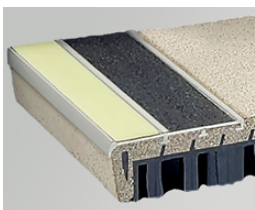

3" EMBEDED STAIR NOSING:

Additional costs and lead time apply. This nosing option is embedded into the wet concrete pour during manufacturing for a flush transition.