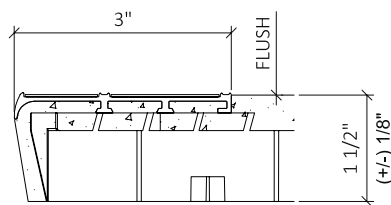

3" EMBEDED STAIR NOSING:

Additional costs and lead time apply. This nosing option is embedded into the wet concrete pour during manufacturing for a flush transition.