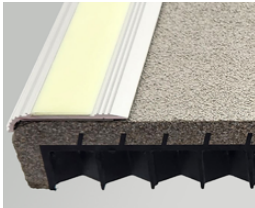

RHINO TRED®

RECYCLED LIGHTWEIGHT PRECAST CONCRETE STAIR TREADS & LANDING PLANK

Nosings

Stair Nosing and Stripe options supplied by Safe-T-Nose. Enhance the slip-resistance and visibility of the stair treads.

Stair Nosing / Contrasting Stripe Options

2" SURFACE MOUNT STAIR NOSING:

The most affordable and popular solution. The low profile aluminum nosing attaches to the top face. Shop applied or on site by others using recommended marine grade adhesive for a permanent application.