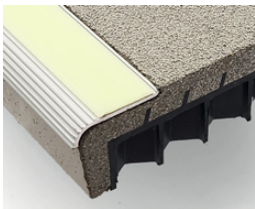

### Stair Nosing / Contrasting Stripe Options

#### 2" SURFACE MOUNT STAIR NOSING:

The most affordable and popular solution. The low profile aluminum nosing attaches to the top face. Shop applied or on site by others using recommended marine grade adhesive for a permanent application.

#### 2" FLUSH MOUNT STAIR NOSING:

Additional costs and lead time apply. A product modification made during manufacturing to accept the stair nosing for a flush transition. The low profile aluminum nosing attaches to the recess. Shop applied using marine grade adhesive for a permanent application.