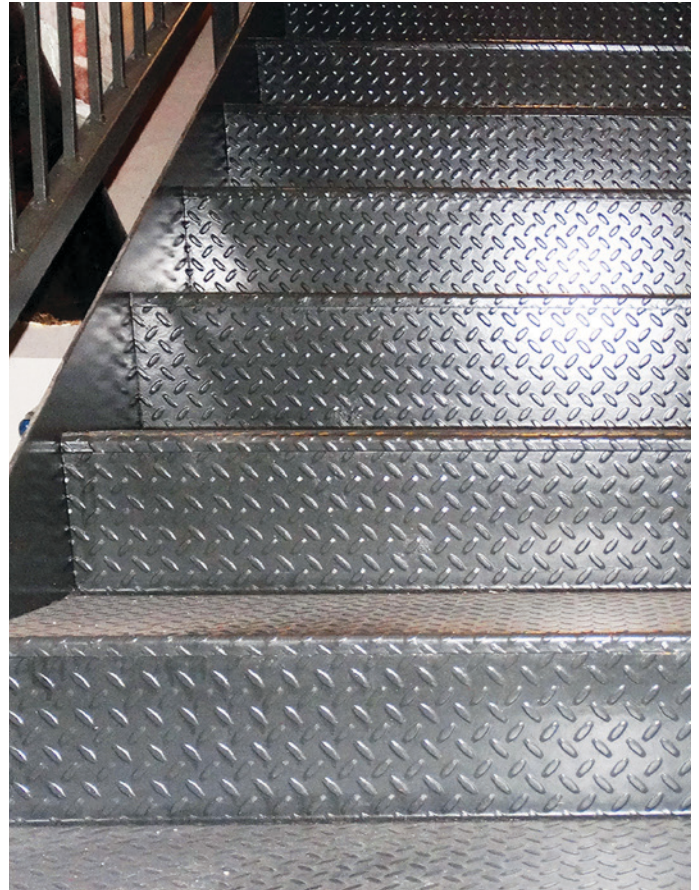

## Colors

Metal Stair Treads and Stair Pans arrive standard unfinished and ready for welding. For additional costs and lead time pre-galvanized sheet, hot-dipped galvanized or primer shop paint is available.

### STANDARD FINISHES:

**Mild Steel**  
Unfinished

**Pre-Galvanized**  
Sheet

**Hot-Dip**  
Galvanized

**Shop Primer Paint**  
Red

*Disclaimer: Actual color may vary between monitors and printers. Due to the manufacturing process, slight variations of color and texture will occur.*