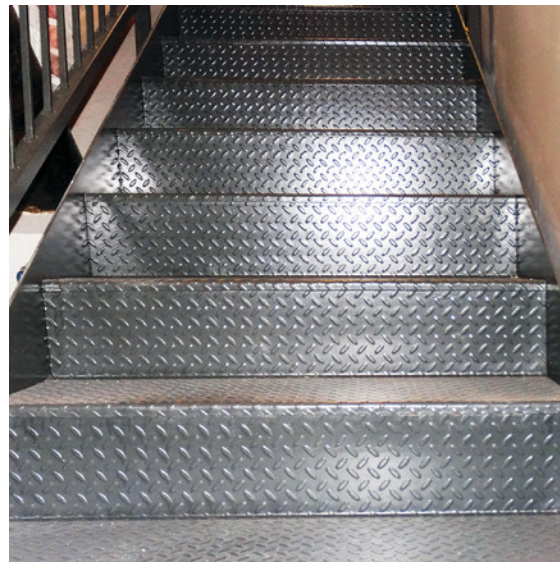

Images

View Metal Stair Tread and Pans images – showcasing product fabrication, assembly, features, and job site install

UNIVERSAL FLAT PAN

Images

View Metal Stair Tread and Pans images – showcasing product fabrication, assembly, features, and job site install

UNIVERSAL RISER CLOSURE

Images

View Metal Stair Tread and Pans images – showcasing product fabrication, assembly, features, and job site install

CONCRETE FILLED STAIR PAN

Images

View Metal Stair Tread and Pans images – showcasing product fabrication, assembly, features, and job site install

CHECKER DIAMOND PLATE STAIR PAN

Images

View Metal Stair Tread and Pans images – showcasing product fabrication, assembly, features, and job site install

BAR GRATING STAIR TREAD