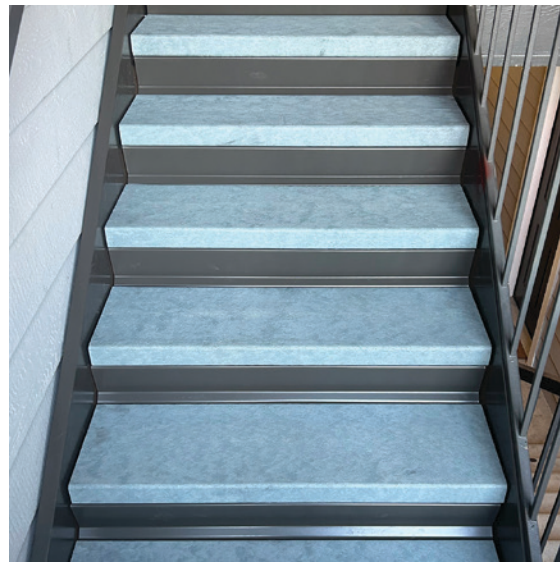

Images

View Metal Stair Tread and Pans images – showcasing product fabrication, assembly, features, and job site install

UNIVERSAL FLAT PAN

Images

View Metal Stair Tread and Pans images – showcasing product fabrication, assembly, features, and job site install

UNIVERSAL RISER CLOSURE

Images

View Metal Stair Tread and Pans images – showcasing product fabrication, assembly, features, and job site install

CONCRETE FILLED STAIR PAN

Images

View Metal Stair Tread and Pans images – showcasing product fabrication, assembly, features, and job site install

CHECKER DIAMOND PLATE STAIR PAN

Images

View Metal Stair Tread and Pans images – showcasing product fabrication, assembly, features, and job site install

BAR GRATING STAIR TREAD