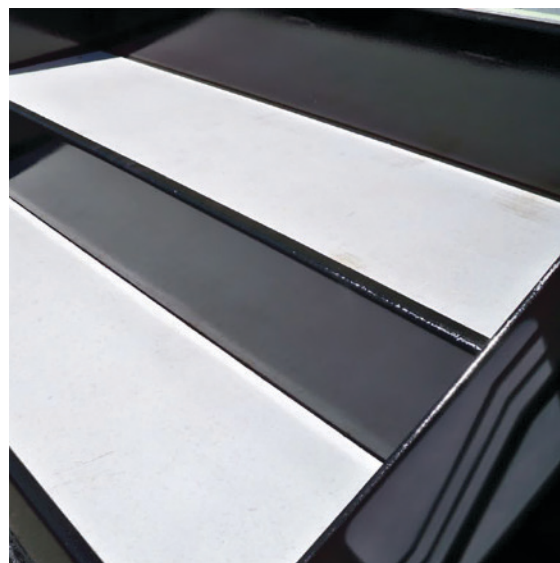

Images

View Metal Stair Tread and Pans images – showcasing product fabrication, assembly, features, and job site install

UNIVERSAL FLAT PAN

Images

View Metal Stair Tread and Pans images – showcasing product fabrication, assembly, features, and job site install

UNIVERSAL RISER CLOSURE

Images

View Metal Stair Tread and Pans images – showcasing product fabrication, assembly, features, and job site install

CONCRETE FILLED STAIR PAN

Images

View Metal Stair Tread and Pans images – showcasing product fabrication, assembly, features, and job site install

CHECKER DIAMOND PLATE STAIR PAN

Images

View Metal Stair Tread and Pans images – showcasing product fabrication, assembly, features, and job site install

BAR GRATING STAIR TREAD