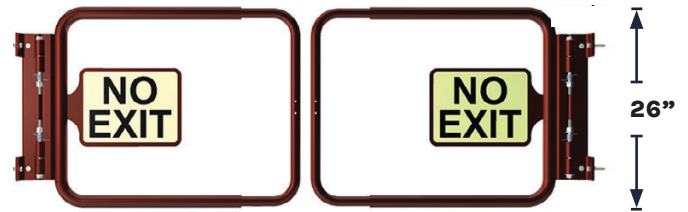

EGRESS GATE

CODE COMPLIANT UNIVERSAL EGRESS GATES READY TO SHIP TODAY

MODEL 100 SINGLE SWING GATE

- Fits Any Stair Width
- Universal Swing Direction
- Universal Wall Mounting System
- Durable & Self Closing
- Easily Installed & Modified
- Photoluminescent "No Exit" Sign

← Fits 40" to 60" Openings →
Fits Narrower Openings if Modified

Red Oxide
Shop Primer

Color Options

EgressGate arrives shop primer painted red oxide. After installation, EgressGate is painted on site to match the stairwell railing color.

DOUBLE SWING GATE

- Purchase two Model 100s
- Built symmetrical
- Flip, mirror, mount and adjust
- Adjust the width of both gates for the same swing direction

← Fits 73" to 113" Openings →
Fits Narrower Openings if Modified